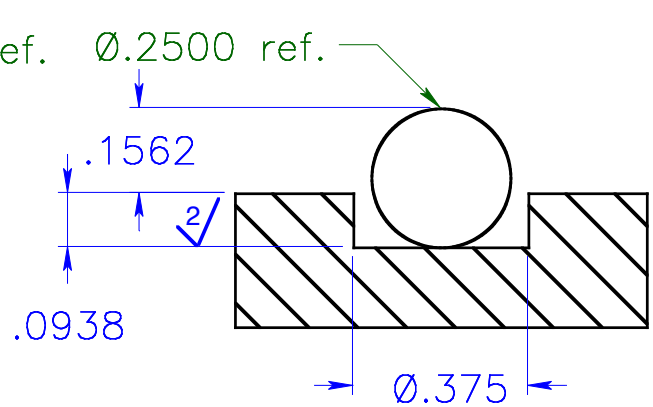

Cone / Slot Detail (Not to Scale)

Flat Detail (Not to Scale)

				Name	Date	Title	
			Created By	JRB	2/17/2013	HBCAM Body - Bottom View Blue (Right) Version	
			Checked By				
			Scale				
			Open Source Instruments www.opensourceinstruments.com infor@opensourceinstruments.com Phone:+1(617) 610-4319			Drawing Number	Issue
No	Change	Date	Init				