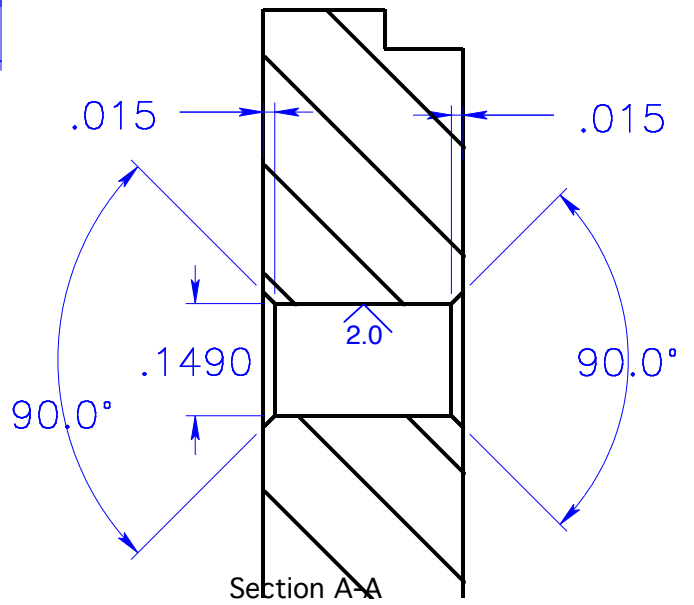

Chamfer on Laser Holes

				Name	Date	Title	
			Created By	JRB	2/17/2013	HBCAM Rear Face Blue (Right) Version	
			Checked By				
			Scale				
			Open Source Instruments, Inc. www.opensourceinstruments.com info@opensourceinstruments.com +1(617) 610-4319			Drawing Number	Issue
No	Change	Date	Init				