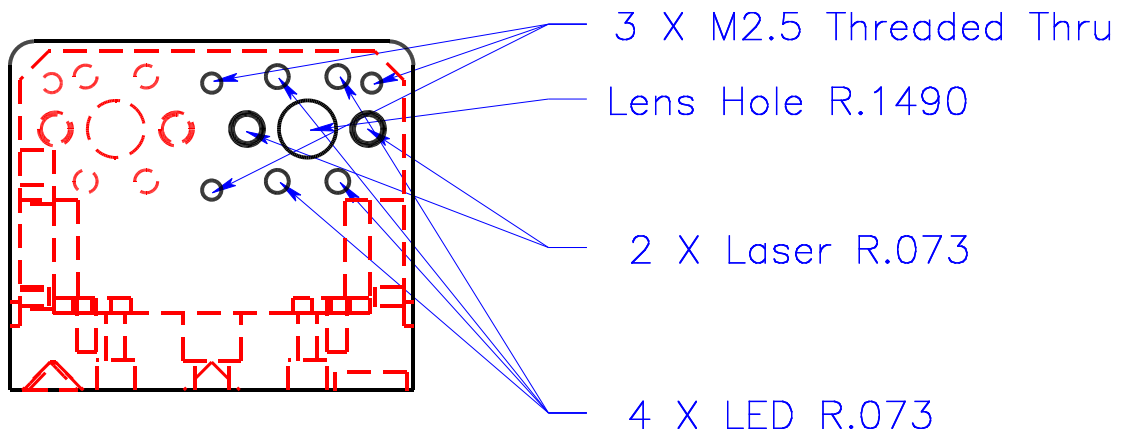

Front View

				Name	Date	Title HBCAM Front Face Black (Left) Version	
			Created By	JRB	Jan. 13, 2013		
			Checked By				
			Scale				
				Open Source Instruments www.opensourceinstruments.com infor@opensourceinstruments.com		Drawing Number	Issue
No	Change	Date	Init				